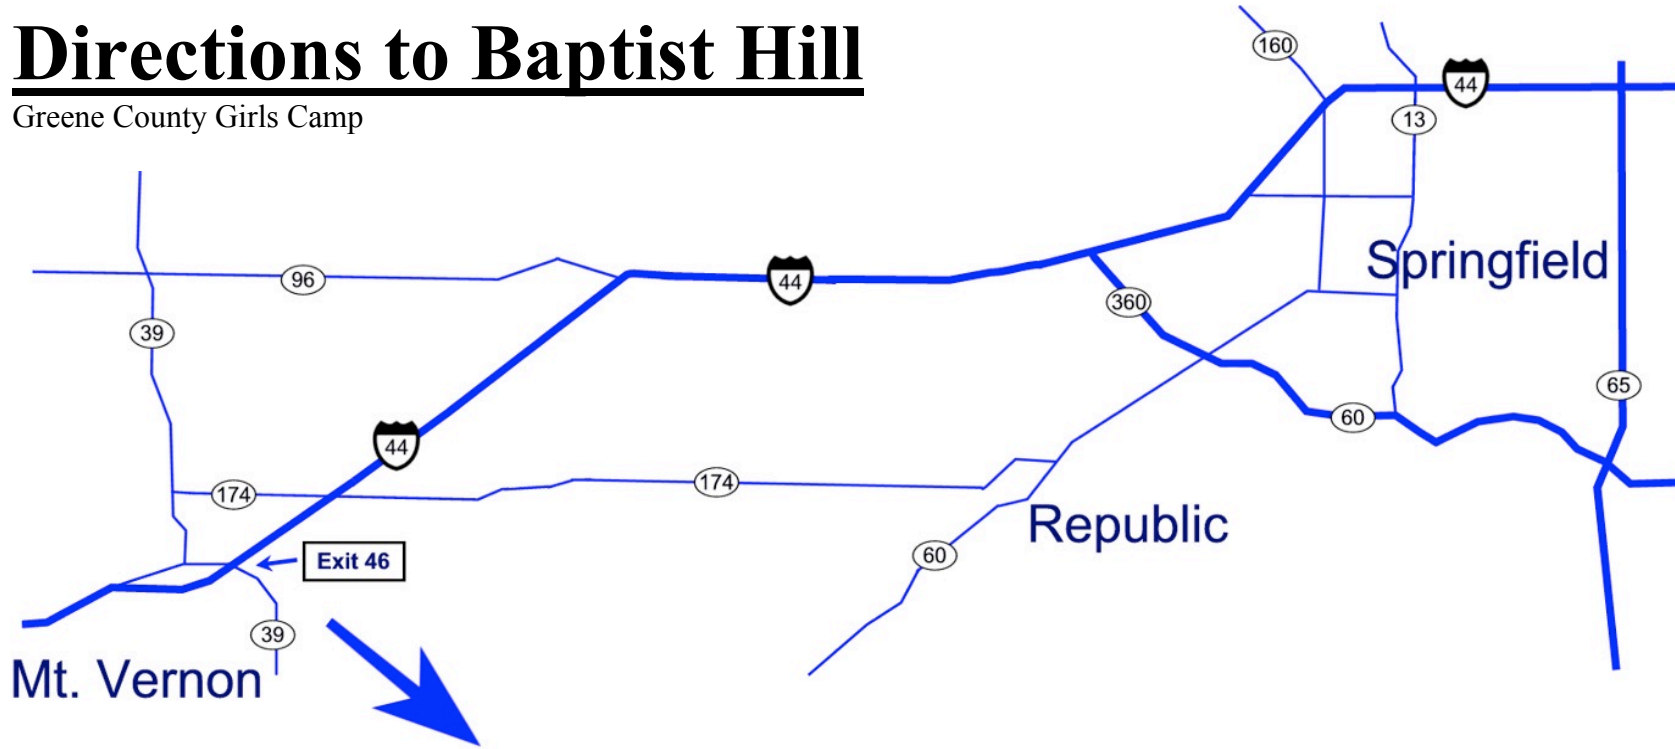

Directions to Baptist Hill

Greene County Girls Camp

Take I-44 West to Exit 46. Turn right. Go to Highway 39 and turn right. Turn left on Highway V. Baptist Hill is about 4 miles ahead on the left.

~ OR ~

Take Highway 174 West out of Republic. Go to Highway 39 and turn left. Turn right on Highway V. Baptist Hill is about 4 miles ahead on the left.